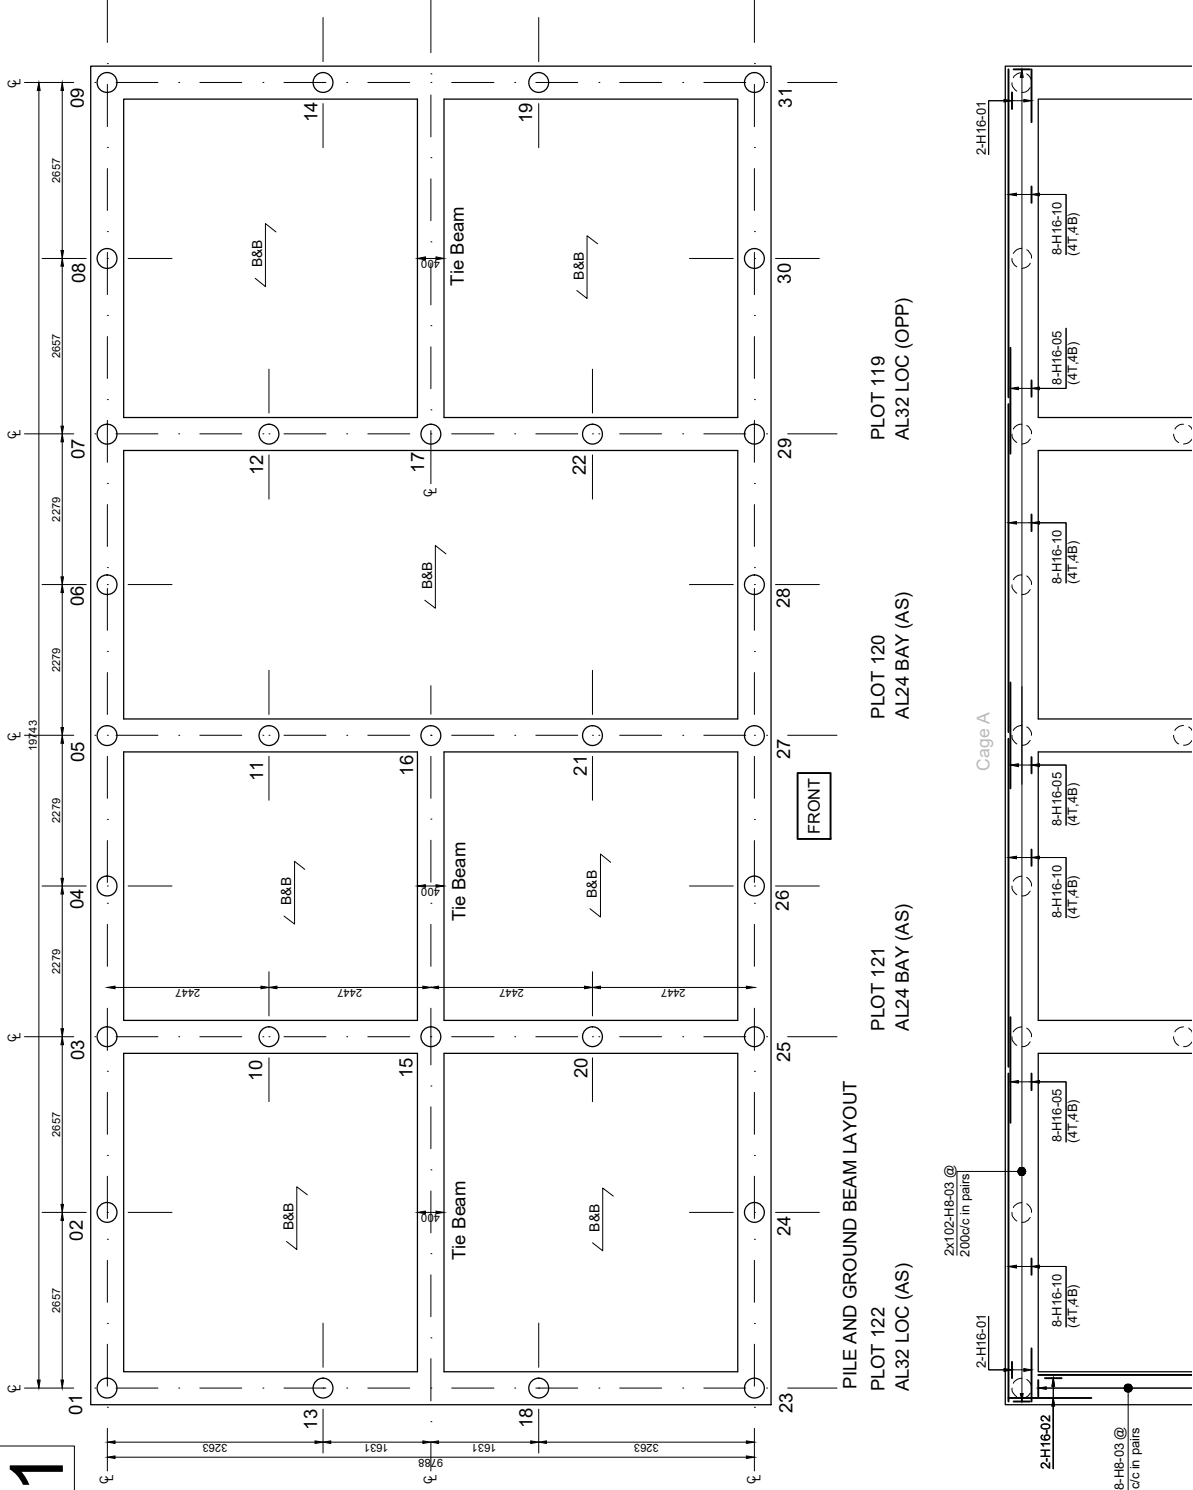

A1

FFL - 98.200
 TOC - 97.375
 COL - 96.950
 BLINDING - 96.875
 DIG - 96.825

For lo
 heave
 and gas
 Four
 All C
 unles