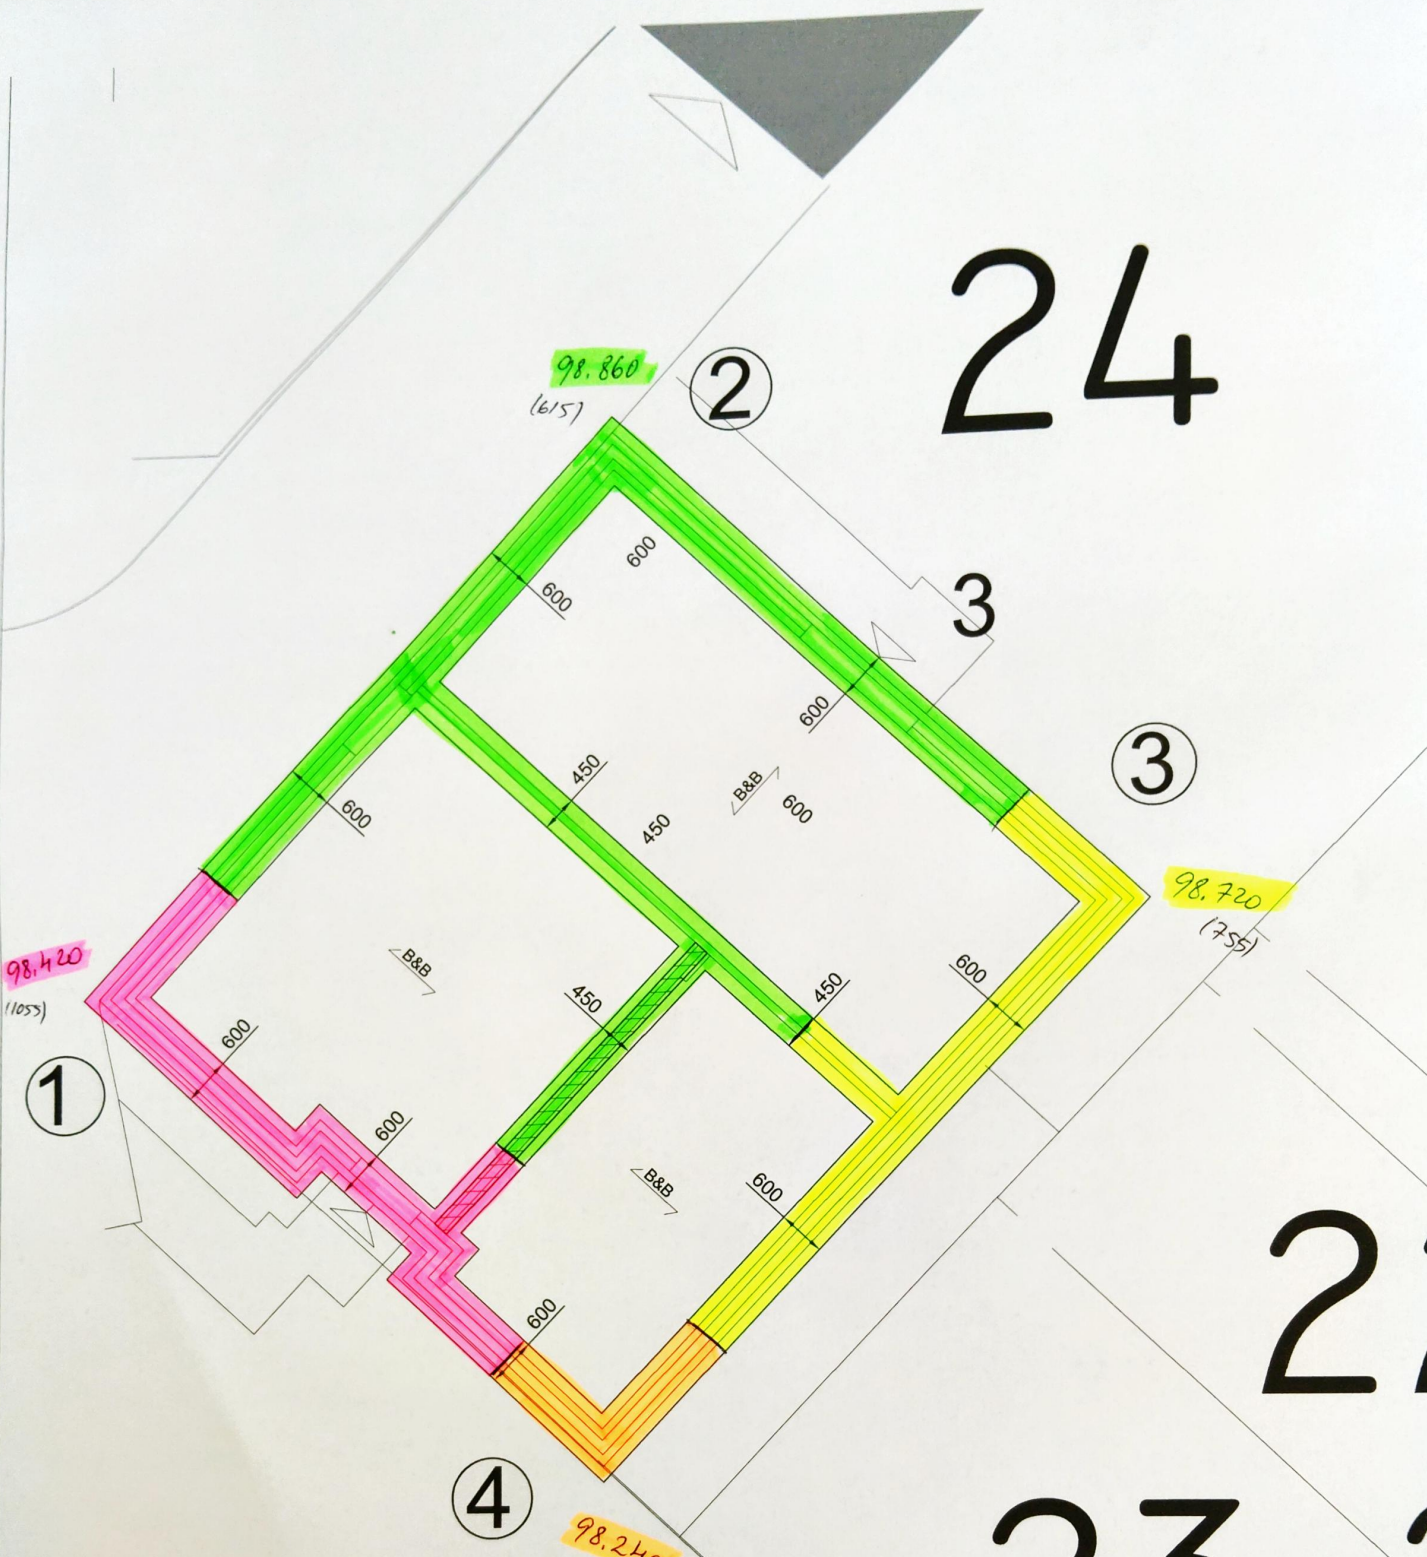

24

21

23

98.420  
(1055)

98.860  
(615)

98.720  
(1755)

98.240  
(11235)

1

2

3

4

FFL - 100.300  
TOC - 99.475  
(98.95Min)

RC35 - 8M<sup>3</sup>  
GEN1 - 16.7 M<sup>3</sup>